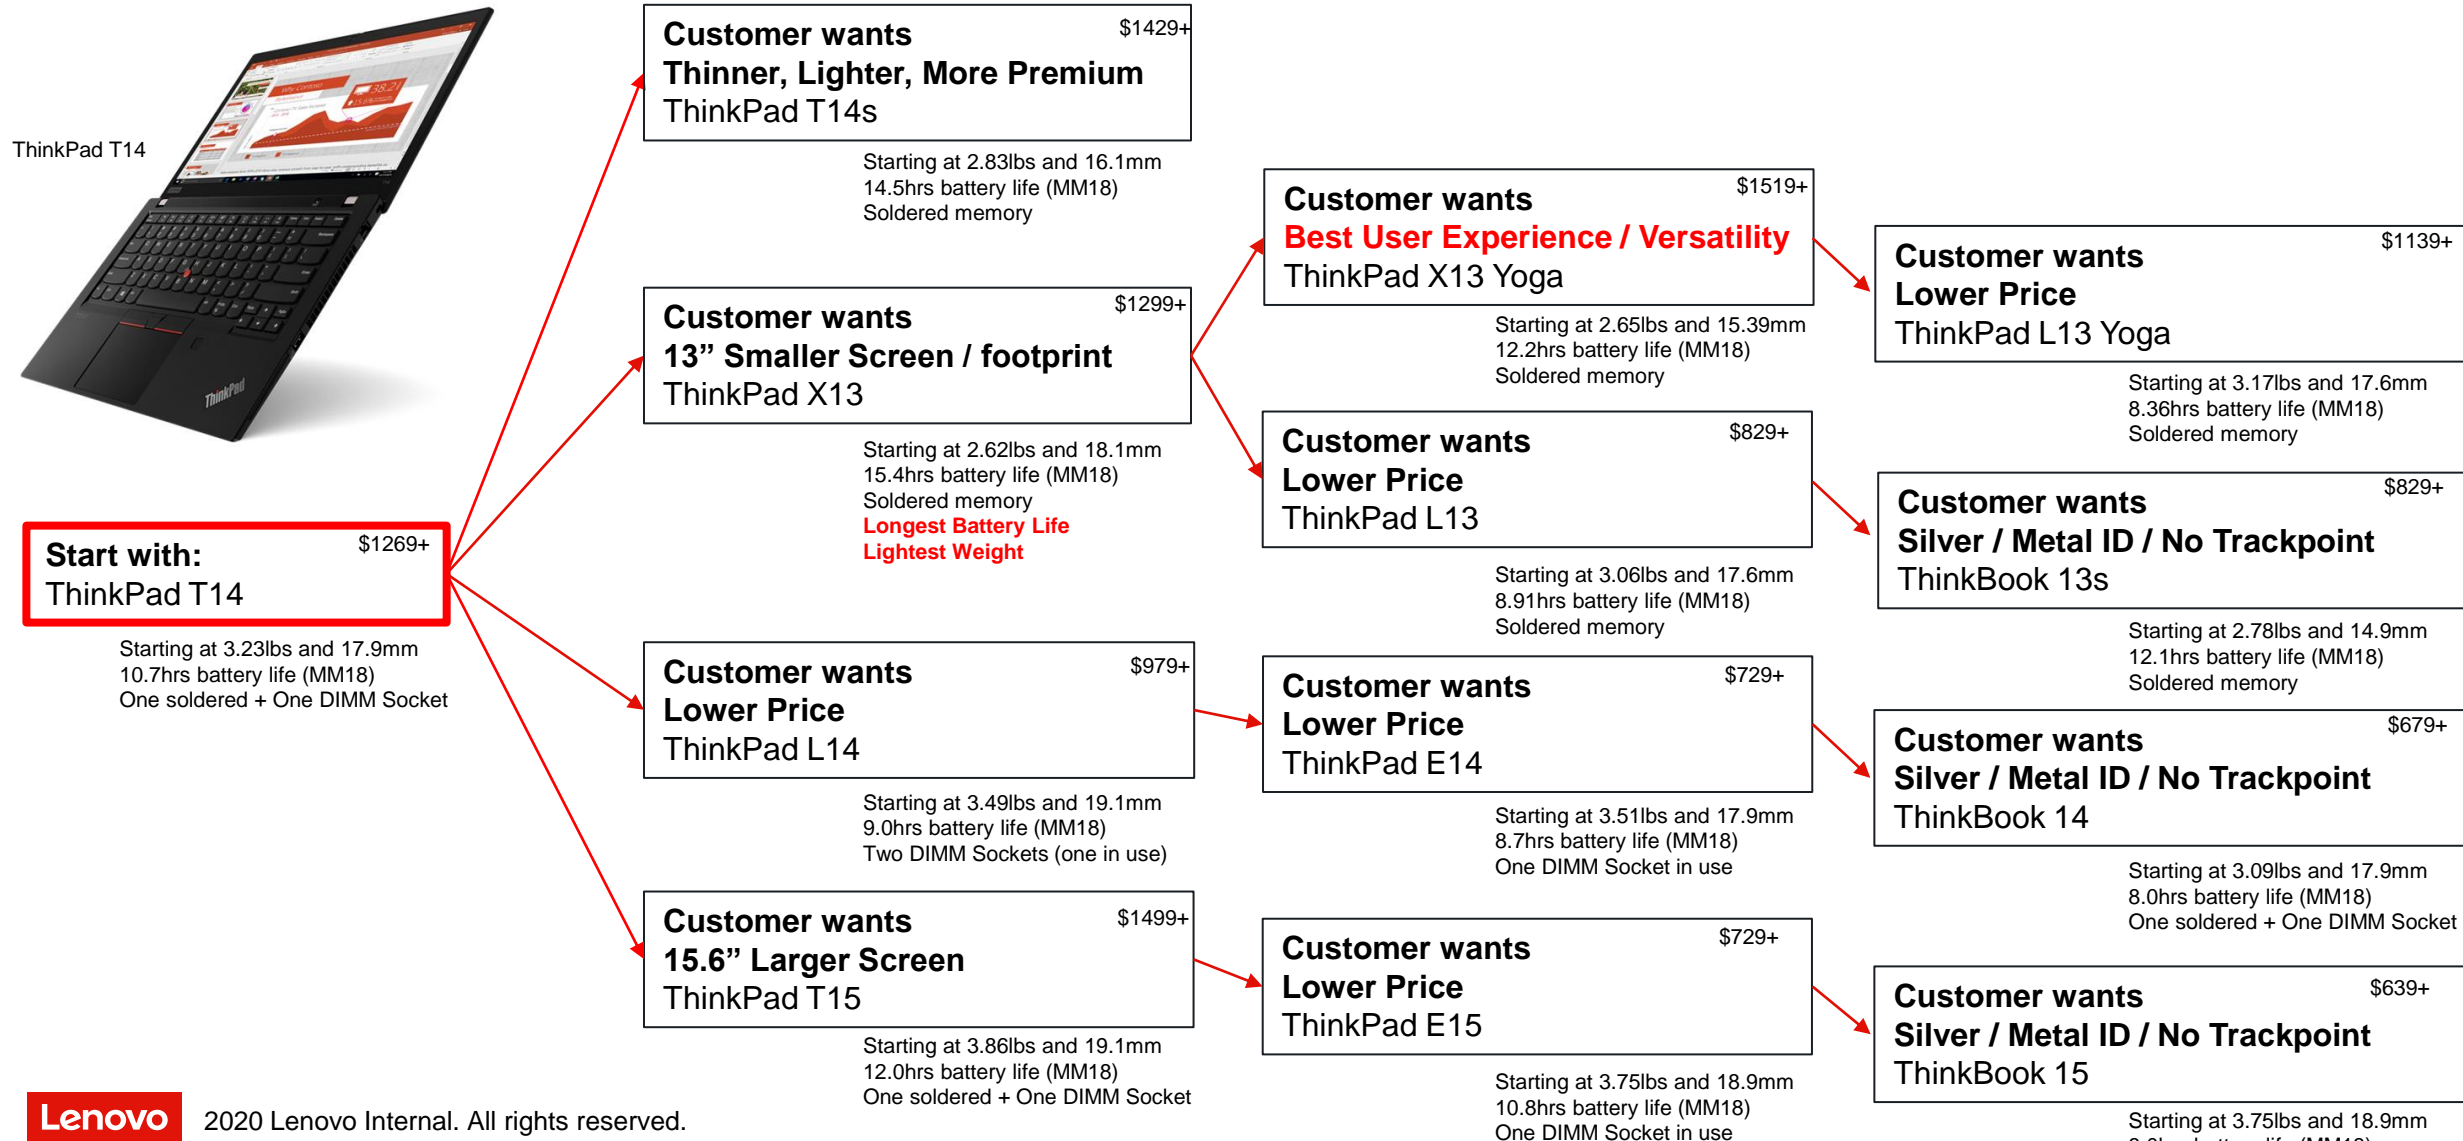

This is not intended to represent all of our products. It represents the products you'll sell most frequently.

Go back

Knowledge Worker Device – Decision Tree for Channel Partners

This is not intended to represent all of our products. It represents the products you'll sell most frequently.