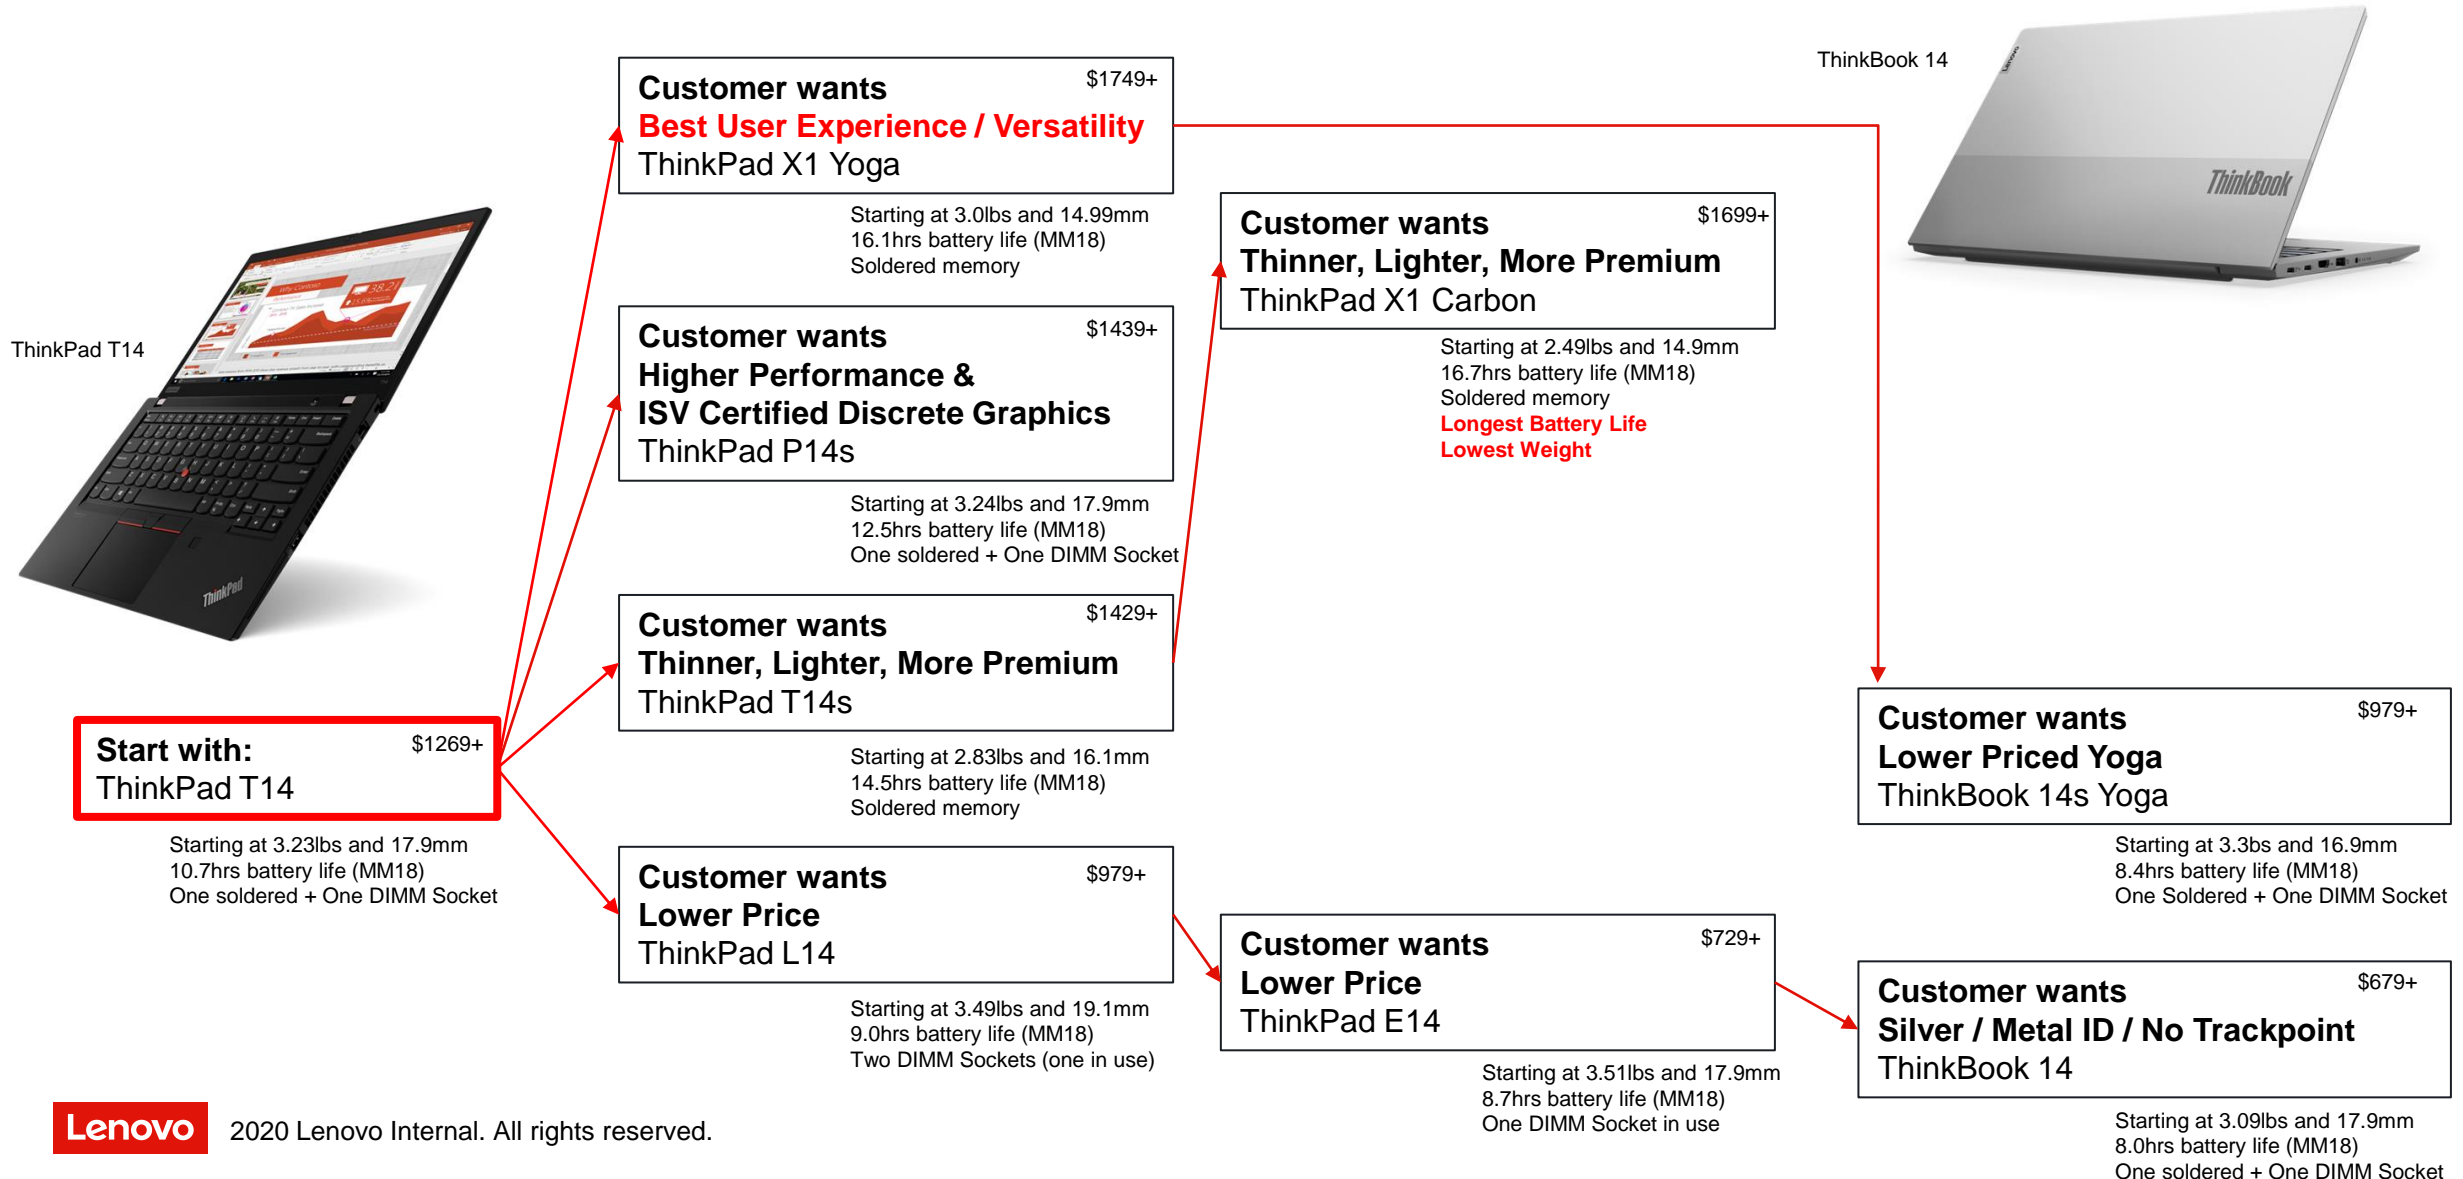

Go back

15"/16" Notebook – Decision Tree for Channel Partners

This is not intended to represent all of our products. It represents the products you'll sell most frequently.

Go back

Executive & Sales Leader Device – Decision Tree for Channel Partners