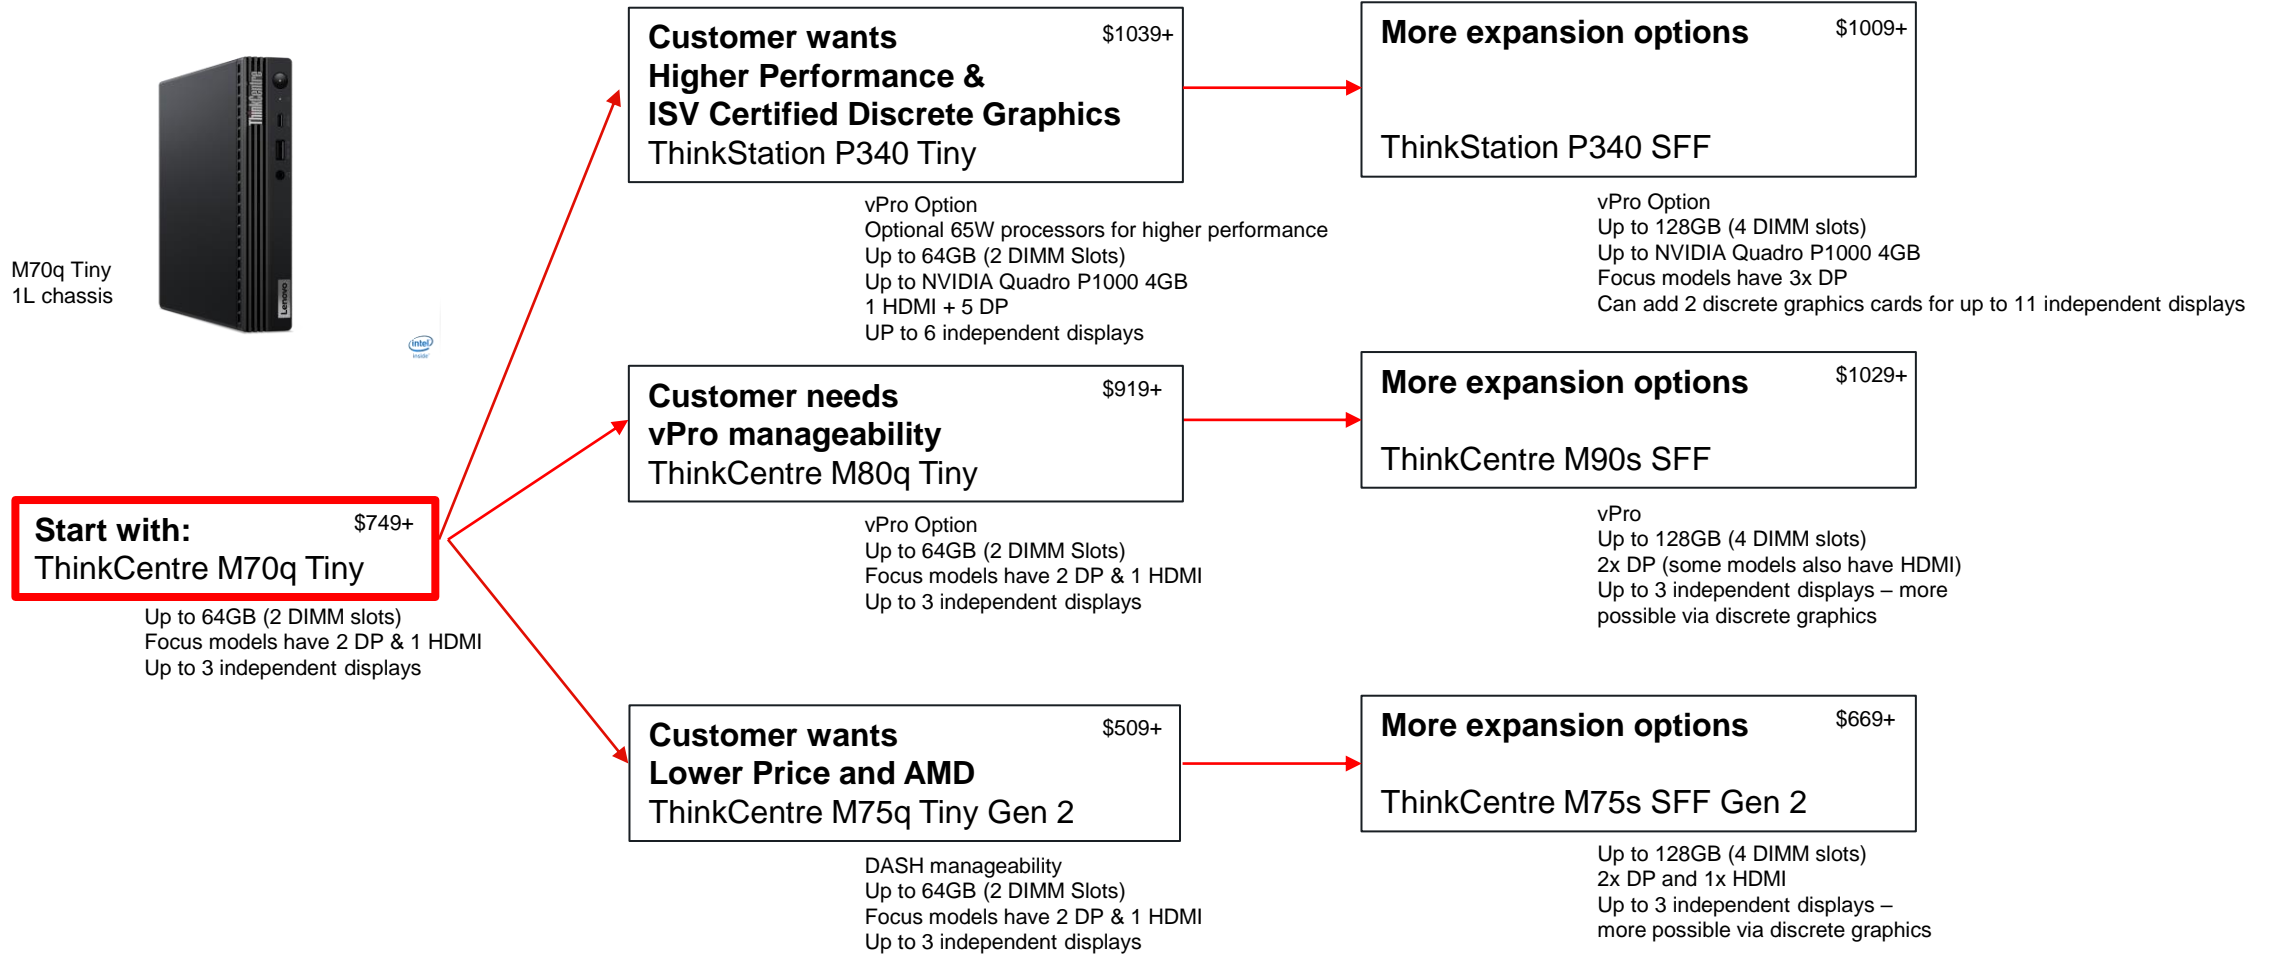

AMD Athlon performance
 4GB soldered memory
 1x DP and 1x USBC
 Up to 2 independent displays

M625q Thin Client

M75n IoT Thin Client

AMD

Lenovo Thin Clients support:

- Citrix
- Microsoft
- vmware
- Windows IoT
- imprivata
- LeTOS

Go back

Knowledge Worker Device – Decision Tree for Channel Partners

This is not intended to represent all of our products. It represents the products you'll sell most frequently.

Conference Rooms / Collaboration – Decision Tree for Channel Partners