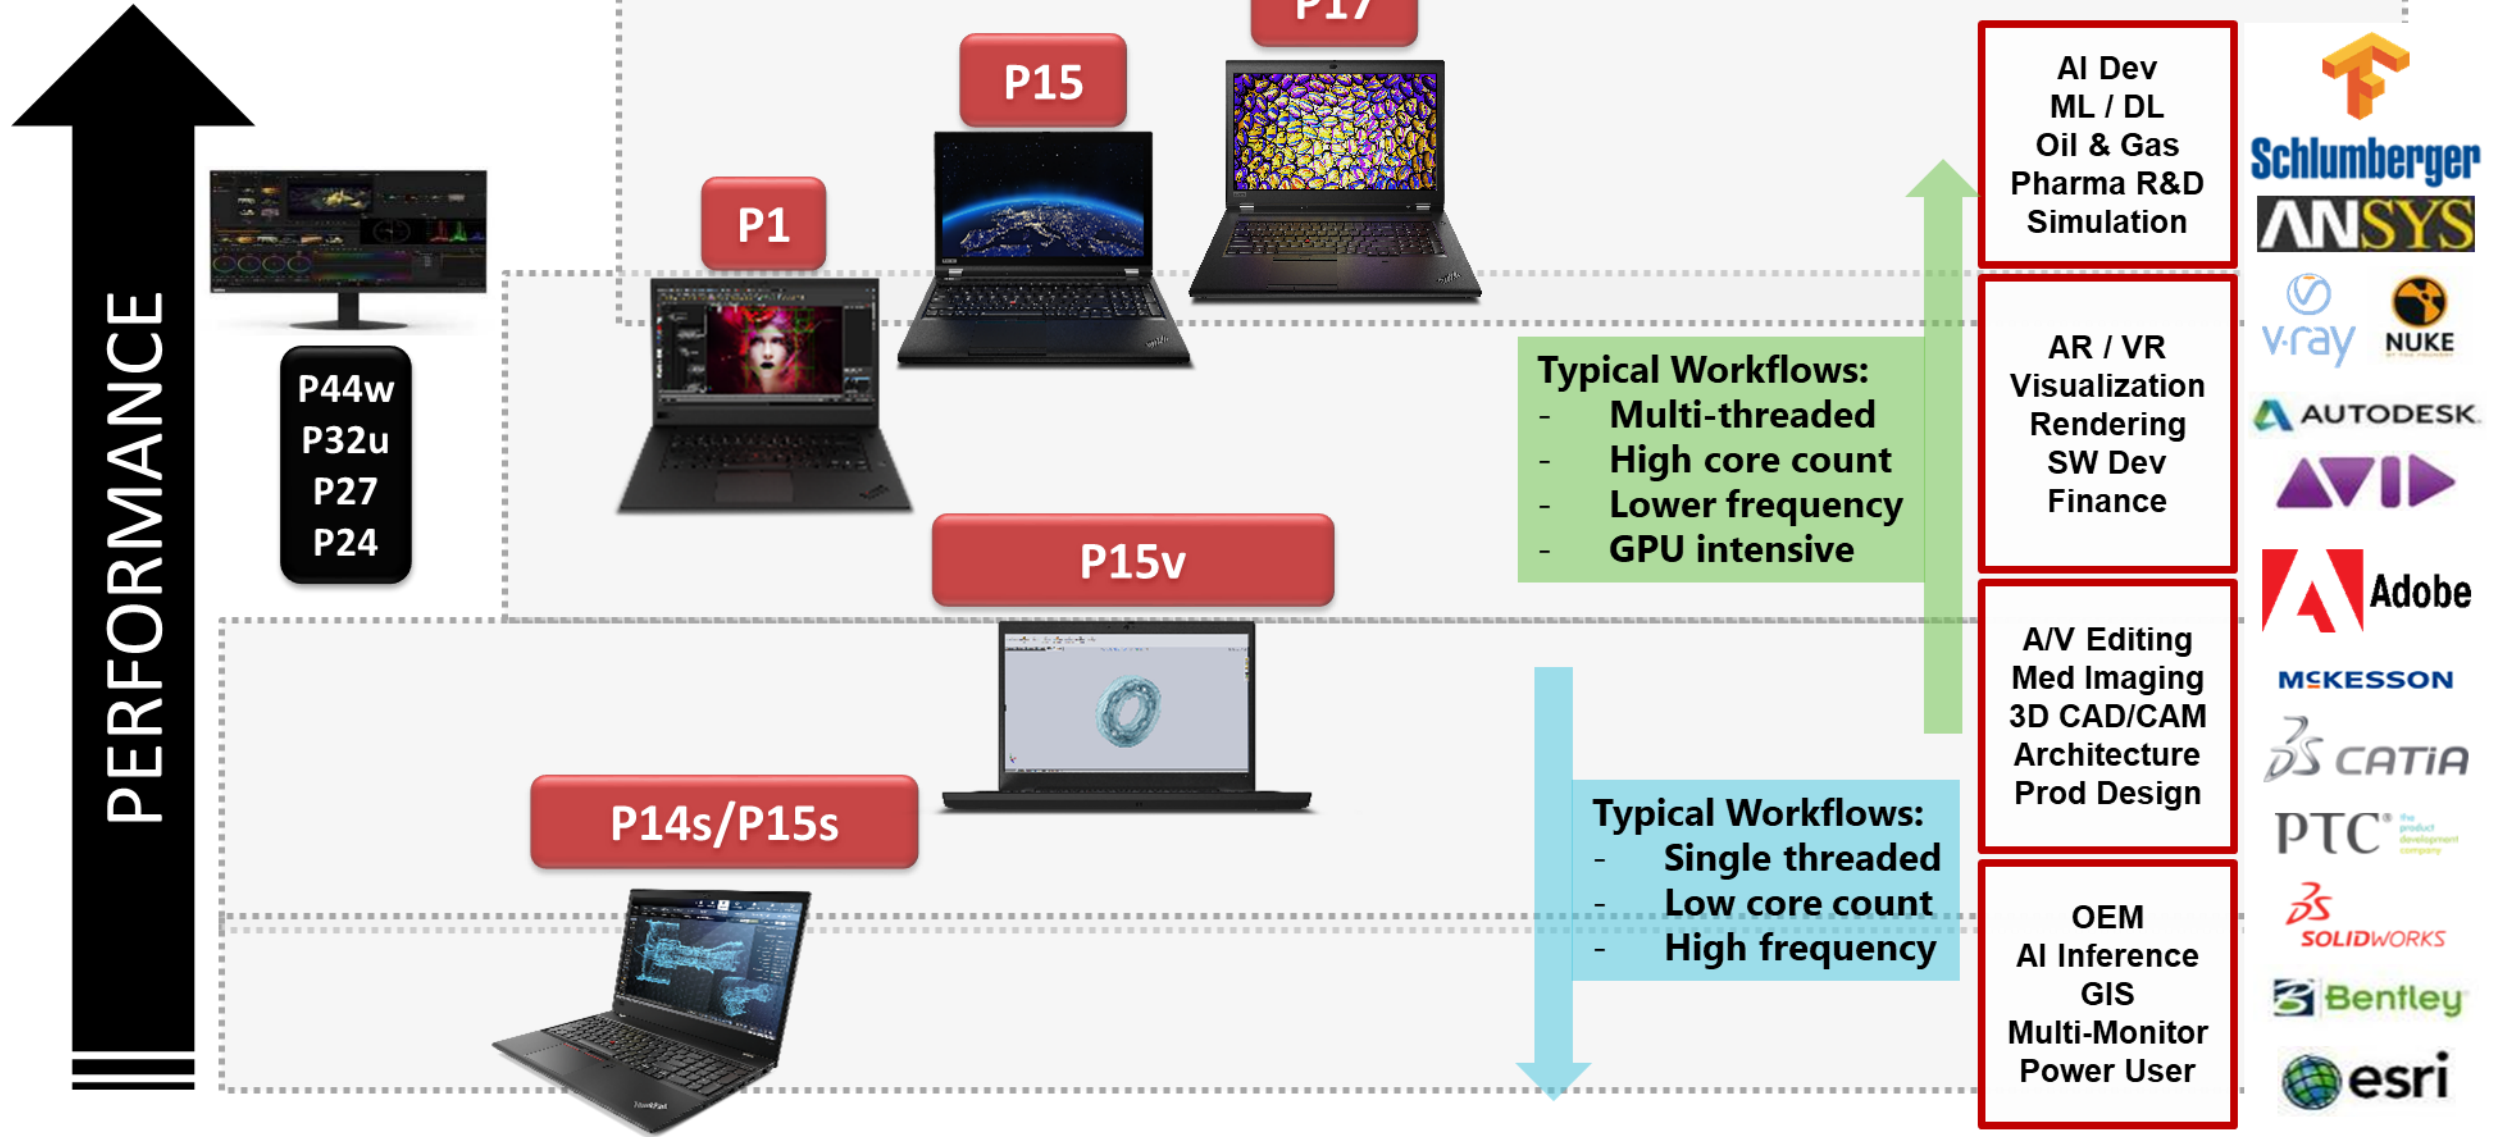

Power User Notebook – Software Based Decision Tree for Channel Partners

Go back