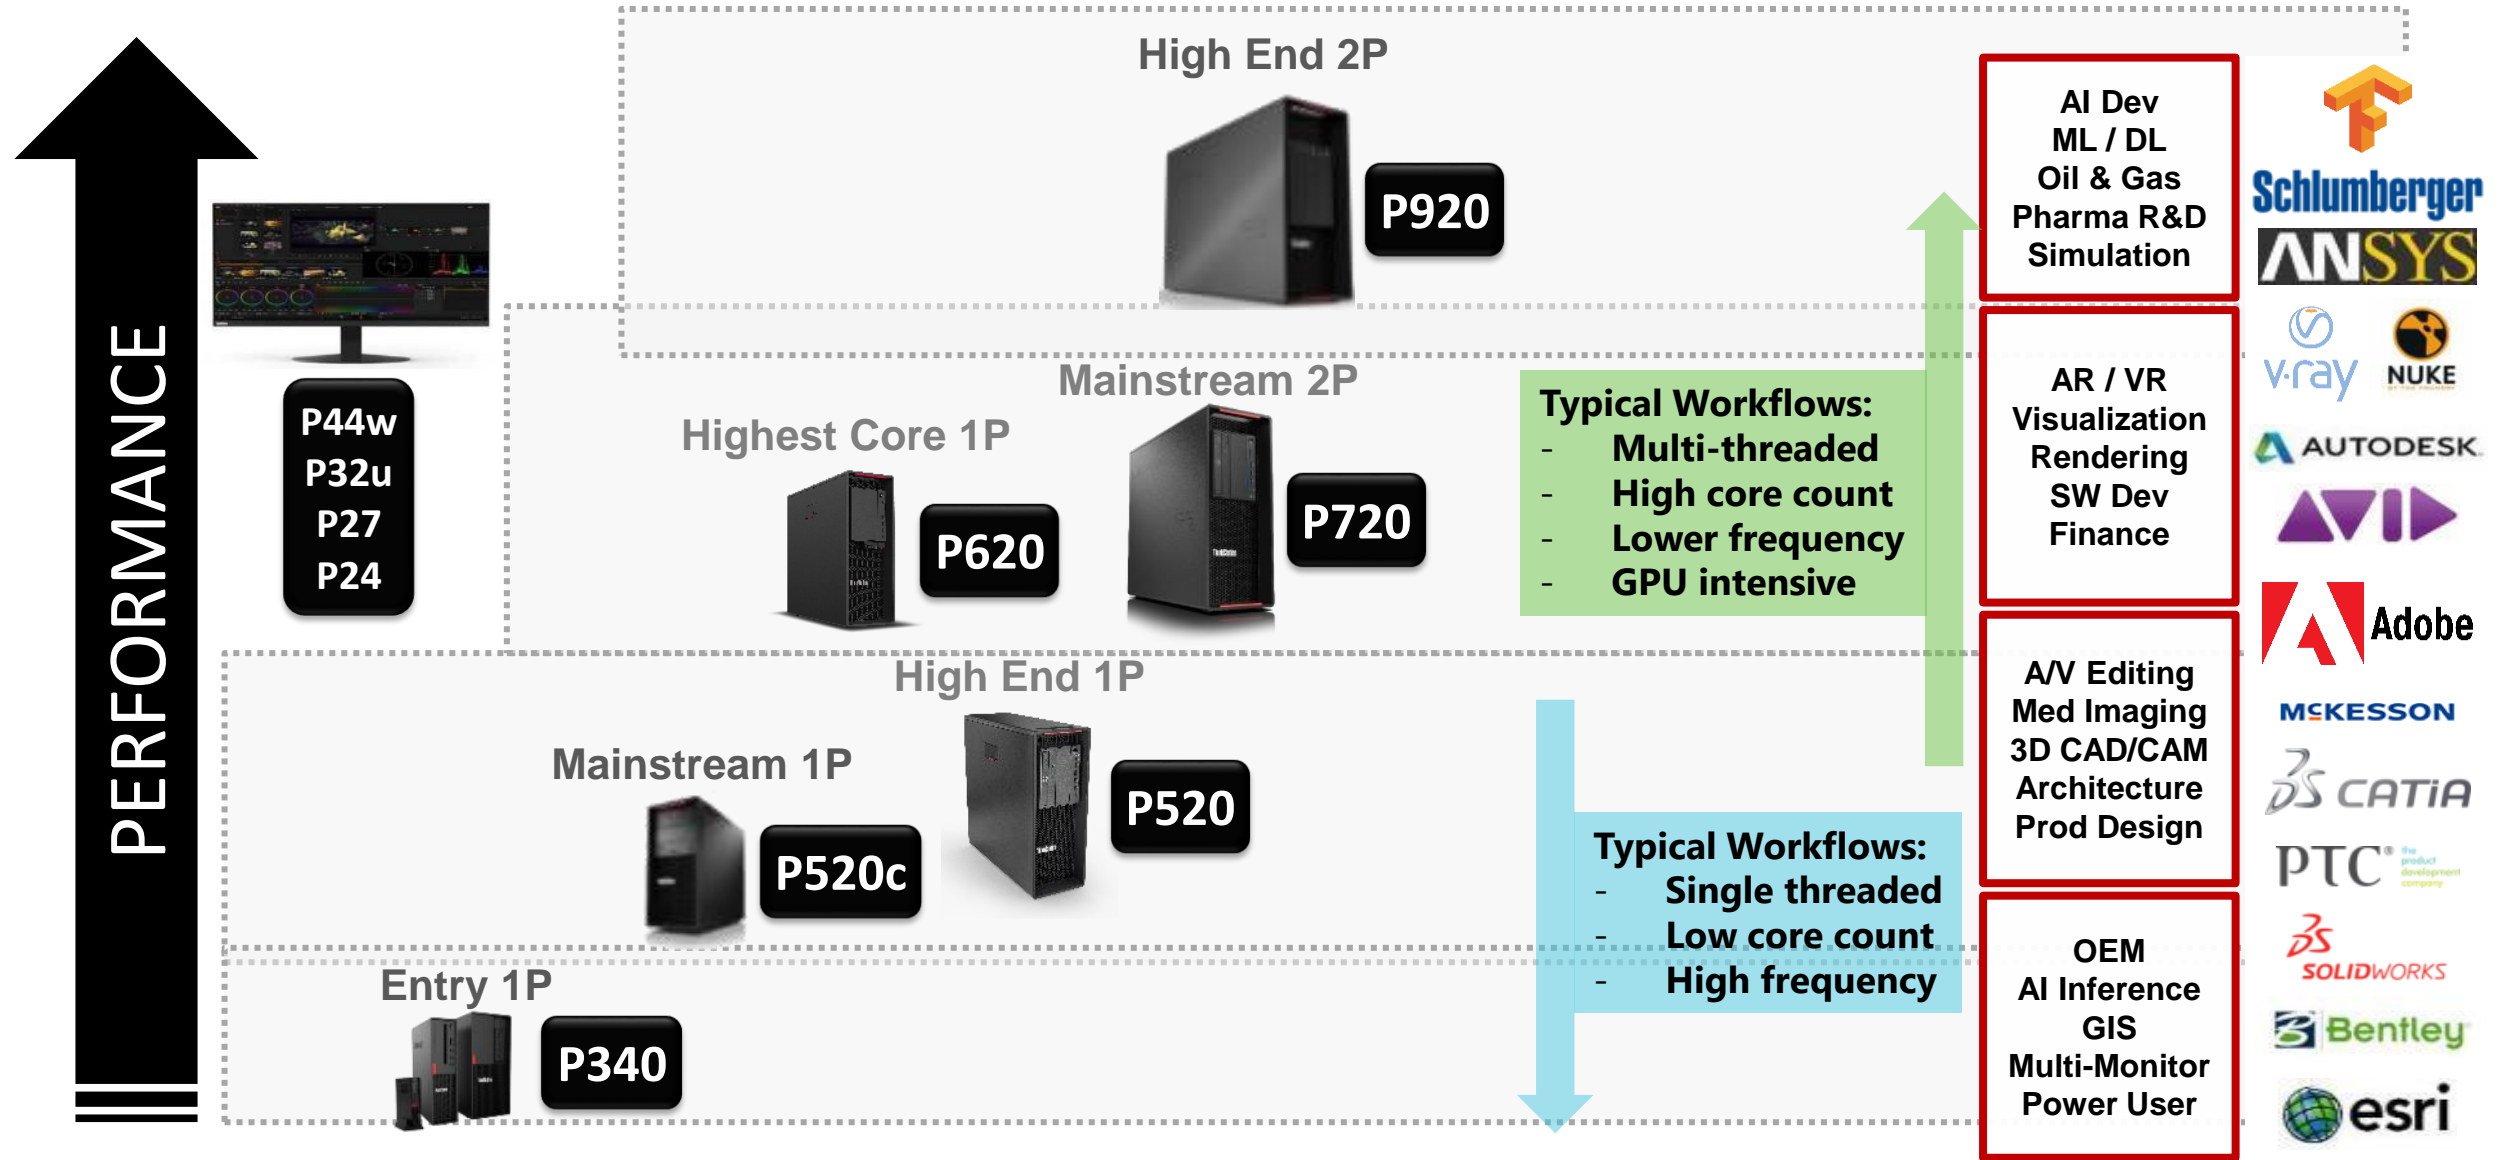

Power User Desktop – Software Based Decision Tree for Channel Partners

Go back