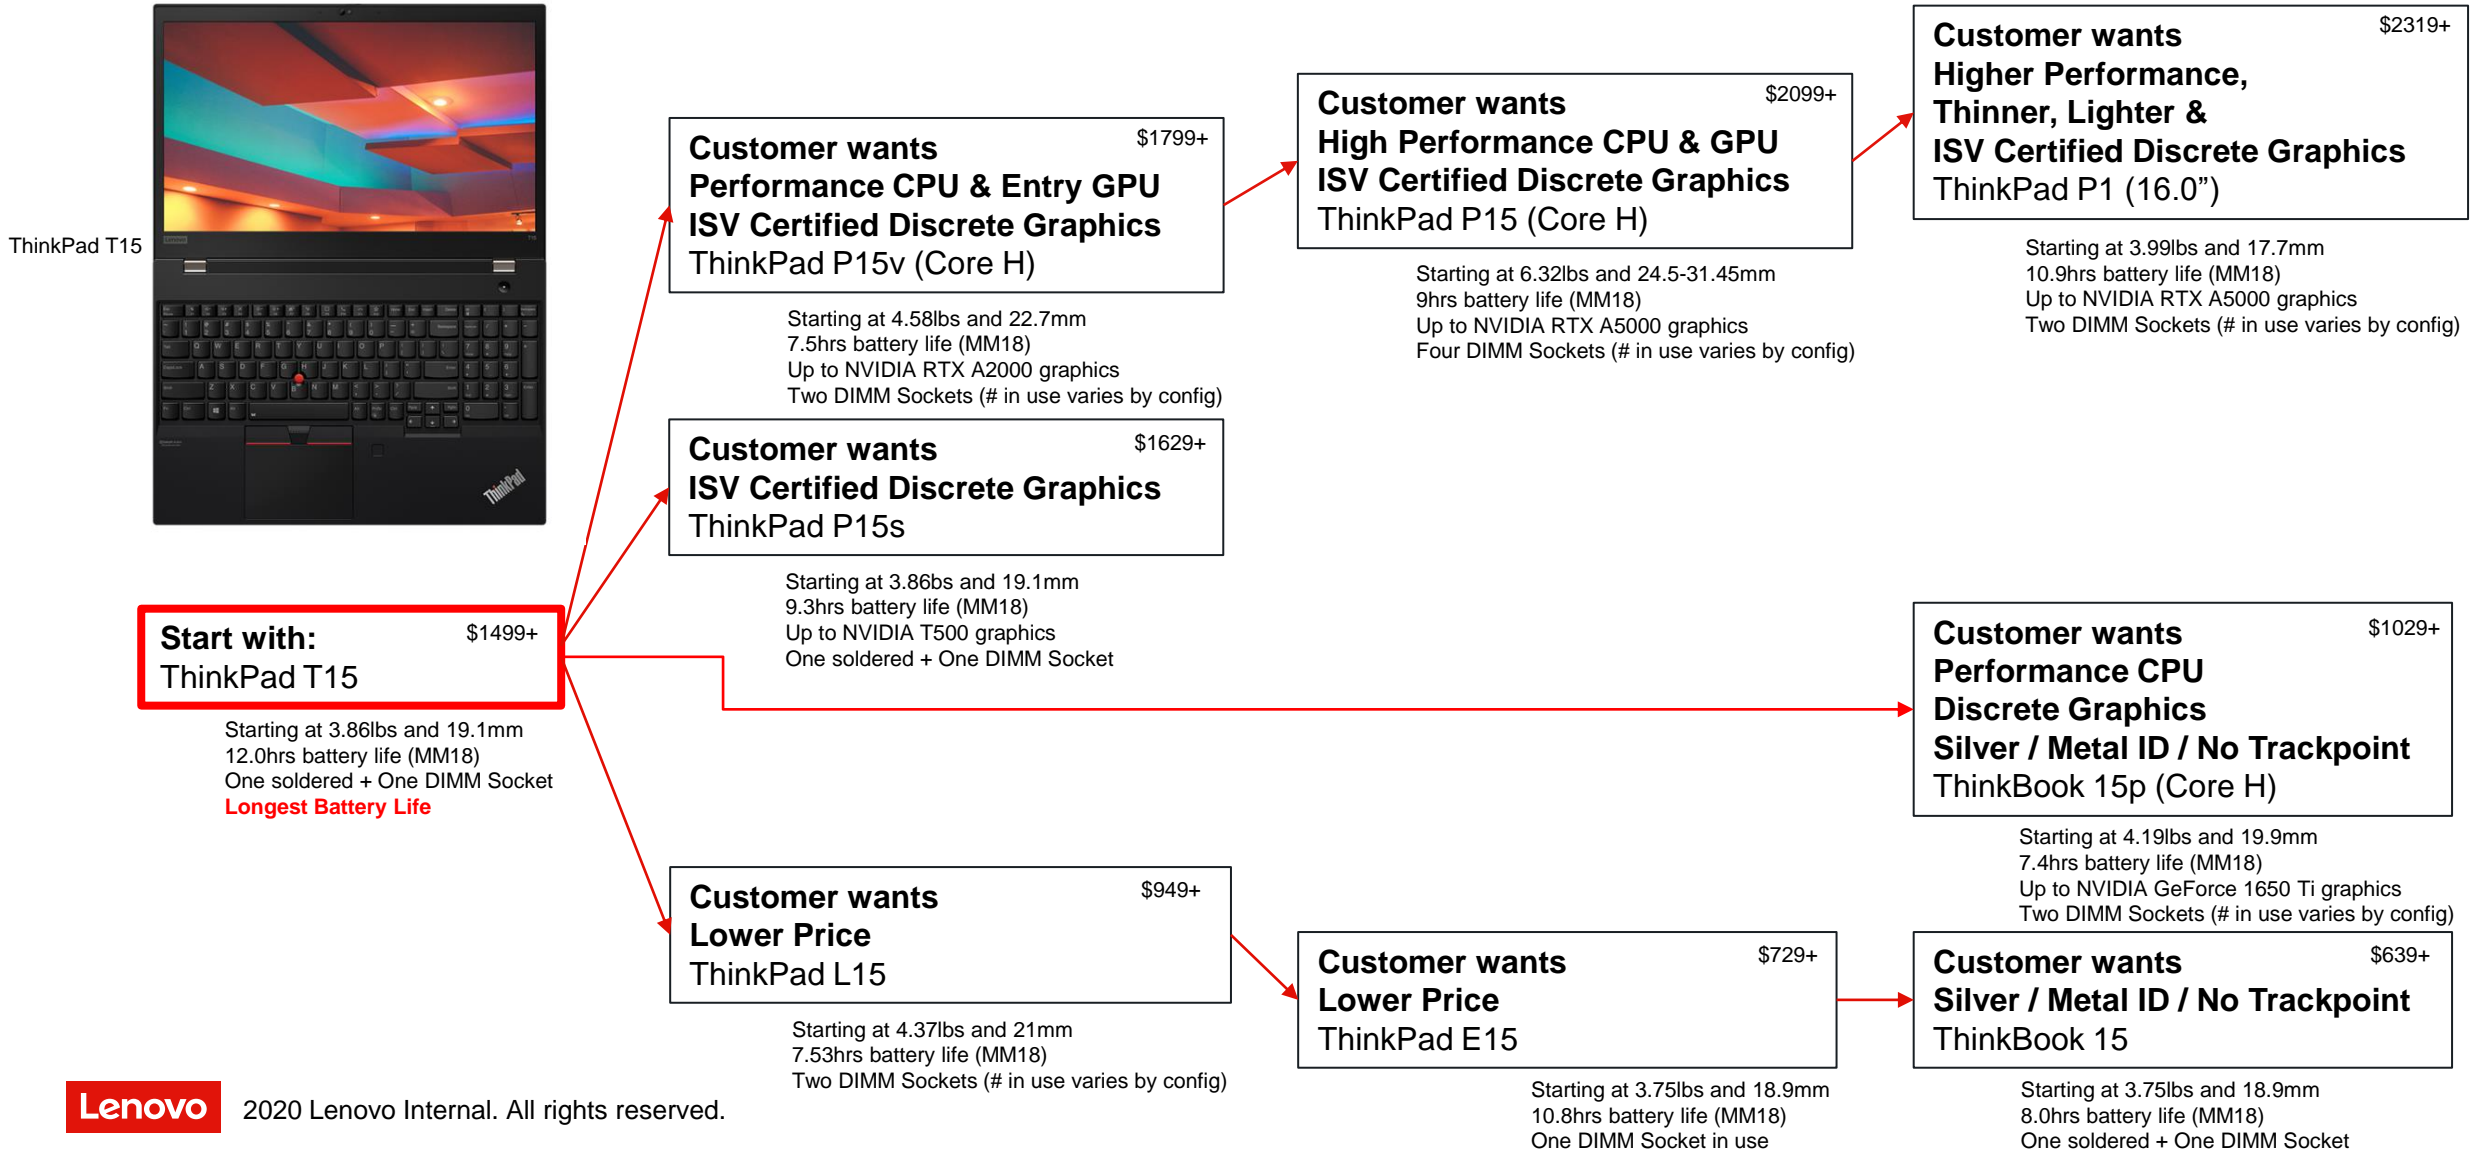

Go back

15"/16" Notebook – Decision Tree for Channel Partners

This is not intended to represent all of our products. It represents the products you'll sell most frequently.

Go back

Executive & Sales Leader Device – Decision Tree for Channel Partners