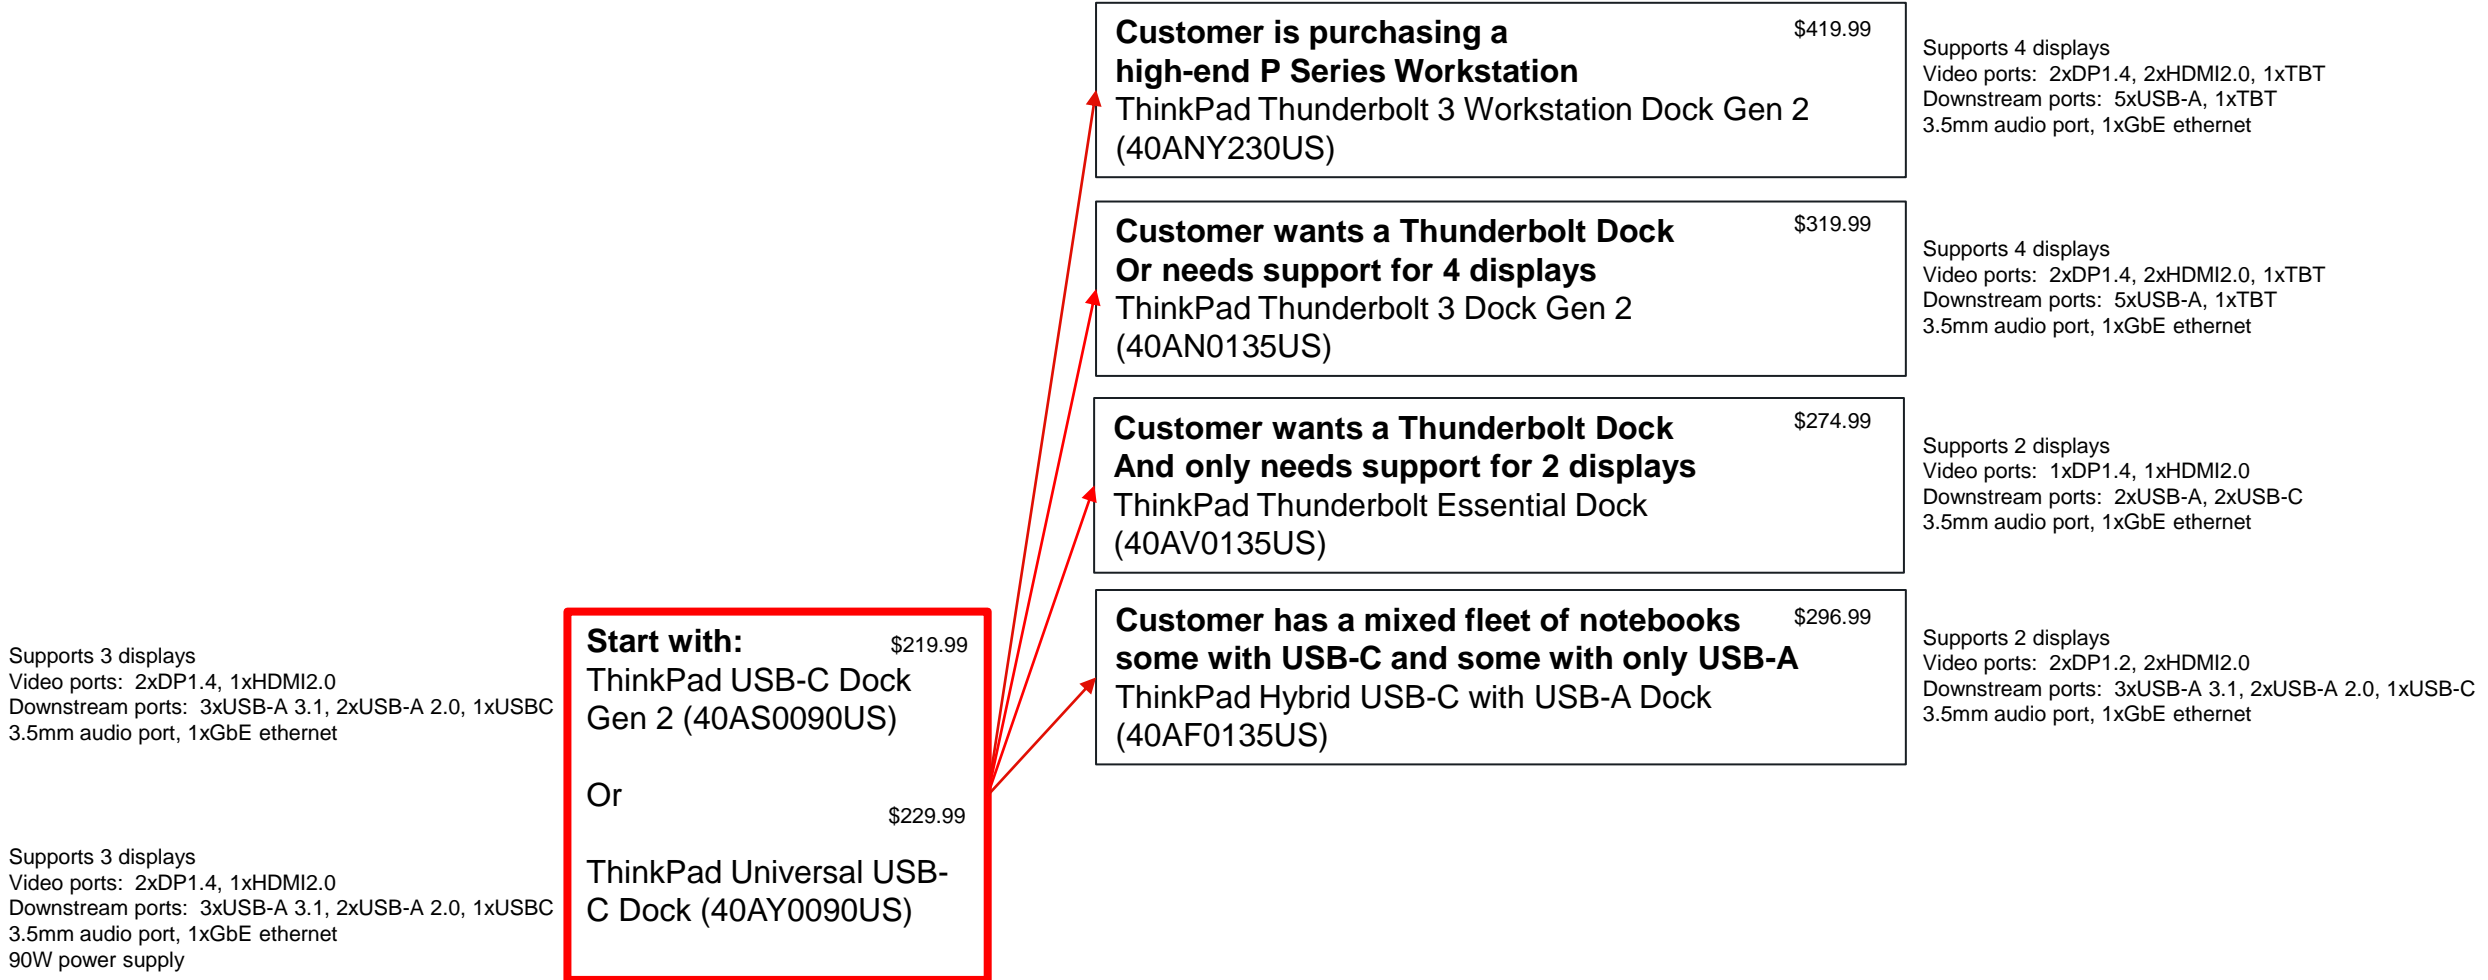

New Products

*Value tier classification per IDC

**Lenovo value 1P volume only

2020 Lenovo Internal. All rights reserved.

Go back

Docking Station – Decision Tree for Channel Partners

This is not intended to represent all of our products. It represents the products you'll sell most frequently.