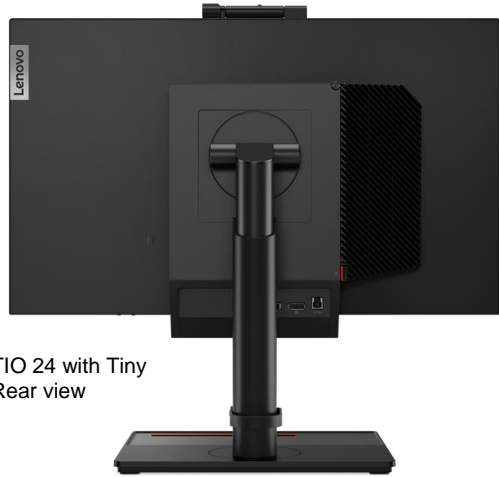

Go back

All in One / Tiny in One – Decision Tree for Channel Partners

This is not intended to represent all of our products. It represents the products you'll sell most frequently.

TIO 24 with Tiny
Rear view

Start with: $1048+

ThinkCentre M70q Tiny
+ ThinkVision Tiny-in-One (TIO) 24

Tiny desktop slides into the TIO24
23.8" 1920x1080 IPS Display
Optional Touch
Up to 64GB (2 DIMM slots)

Customer wants $1319+

Higher Performance & ISV Certified Discrete Graphics
ThinkStation P340 Tiny
+ ThinkVision Tiny-in-One (TIO4) 24

P340 Tiny slides into the TIO24 (additional dual head cable required to utilize discrete GPU)
23.8" 1920x1080 IPS Display
Optional Touch
vPro Option
Up to 64GB (2 DIMM Slots)
NVIDIA Quadro Discrete Graphics -1 HDMI + 5 DP

Customer needs $1228+

vPro manageability
ThinkCentre M80q Tiny
+ ThinkVision Tiny-in-One (TIO) 24

Tiny desktop slides into the TIO24
23.8" 1920x1080 IPS Display
Optional Touch
vPro
Up to 64GB (2 DIMM Slots)

Customer wants true All-in-One design $1319+

ThinkCentre M90a – 23.8" FHD IPS

vPro
23.8" 1920x1080 IPS Display
Optional Touch
Optional PrivacyGuard
Up to 64GB (2 DIMM Slots)
One DP port
DVDRW

Customer wants true All-in-One design $1229+

ThinkCentre M70a – 21.5" FHD

21.5" 1920x1080 IPS Display
Optional Touch
Up to 64GB (2 DIMM Slots)
One DP port
DVDRW

Customer wants $848+

Lower Price and AMD
ThinkCentre M75q Tiny Gen 2
+ ThinkVision Tiny-in-One (TIO) 24

Tiny desktop slides into the TIO24
23.8" 1920x1080 IPS Display
Optional Touch
DASH manageability
Up to 64GB (2 DIMM Slots)