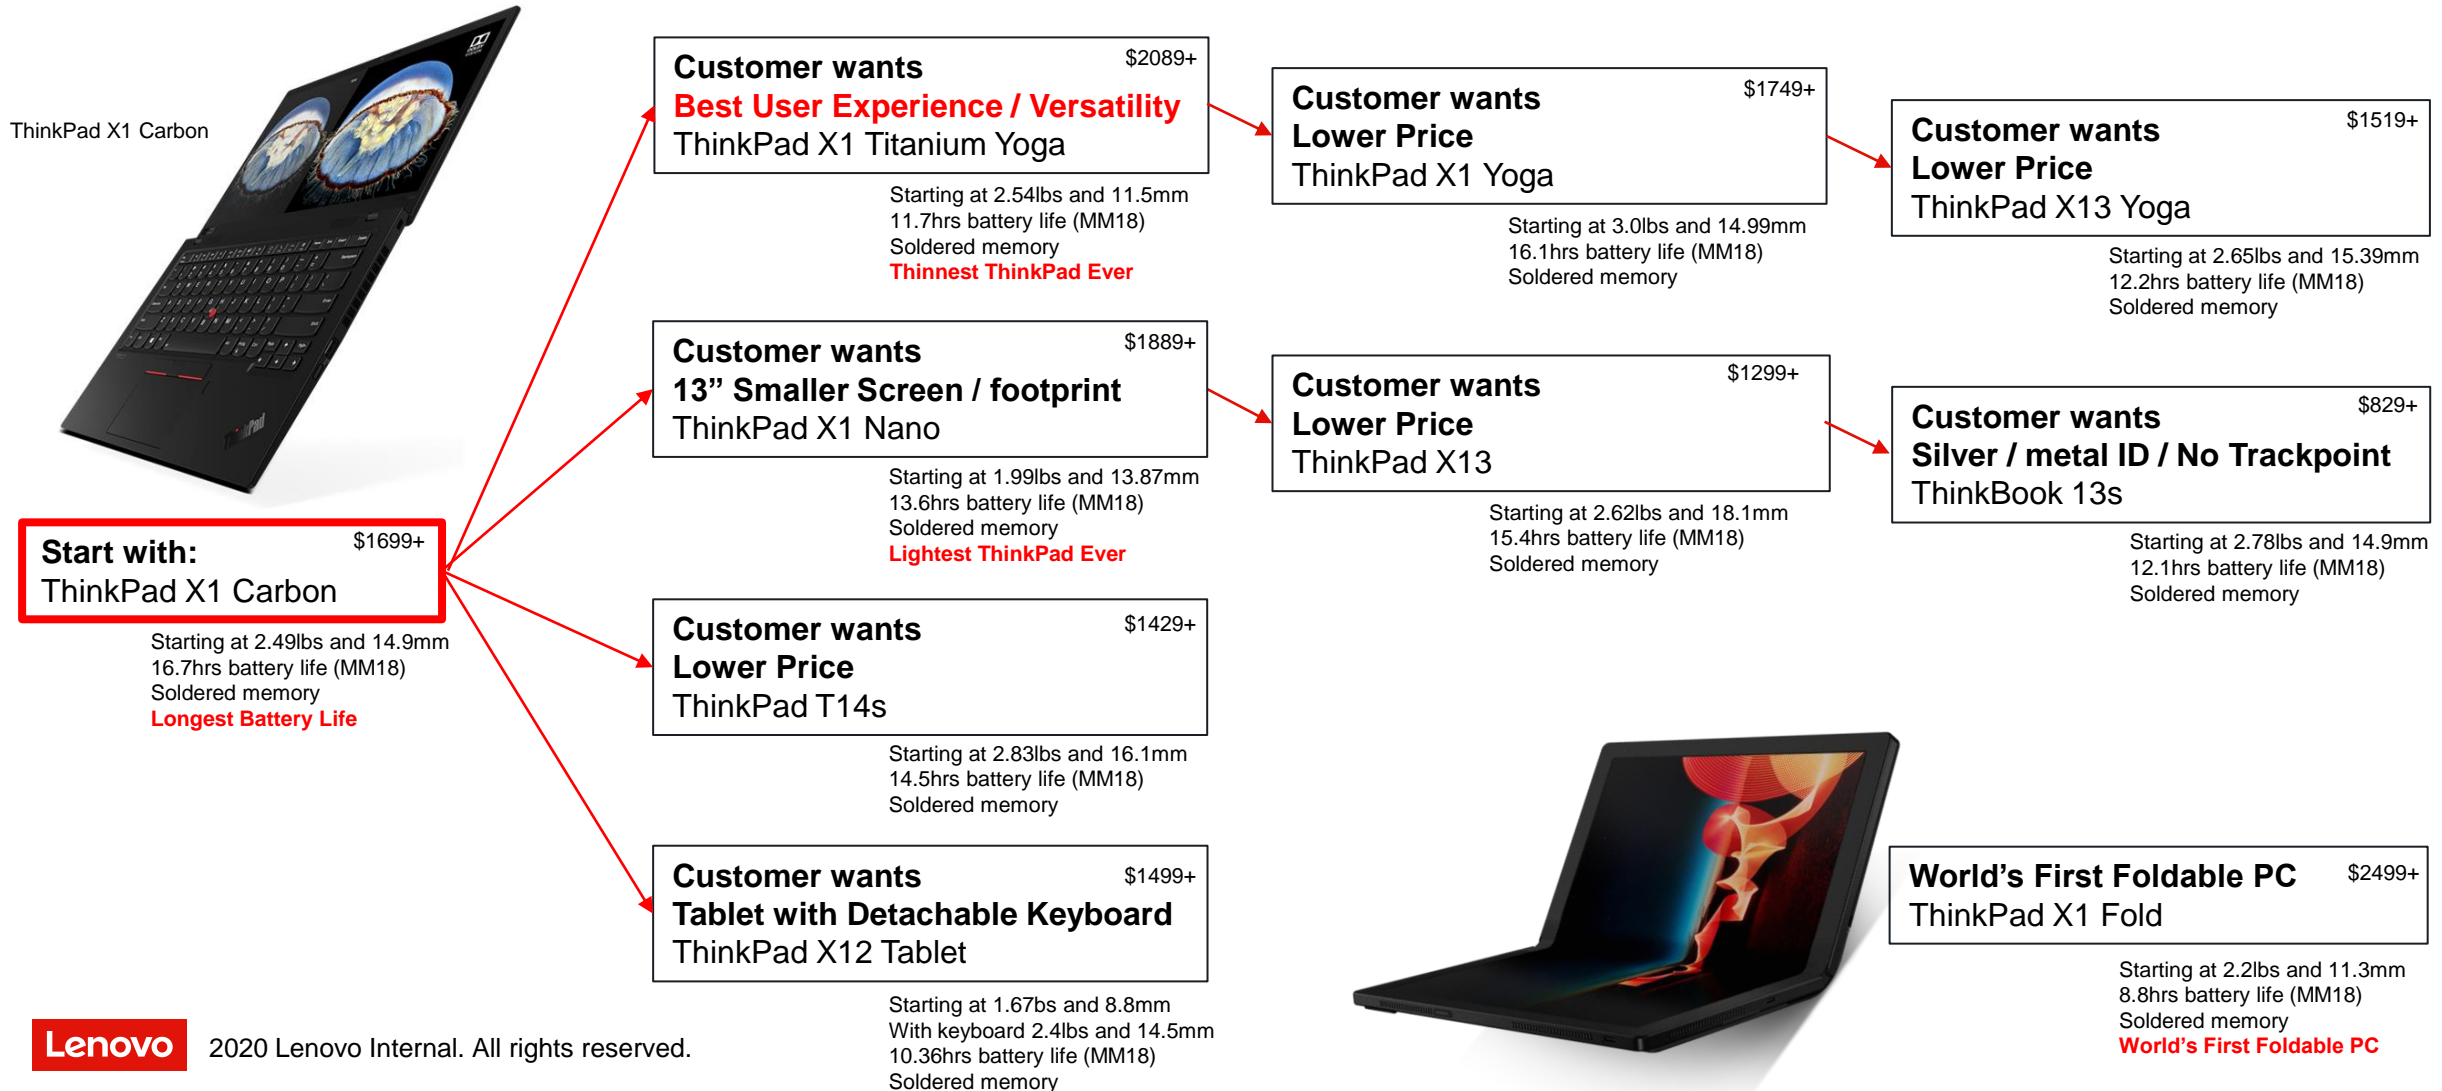

Go back

Executive & Sales Leader Device – Decision Tree for Channel Partners

This is not intended to represent all of our products. It represents the products you'll sell most frequently.