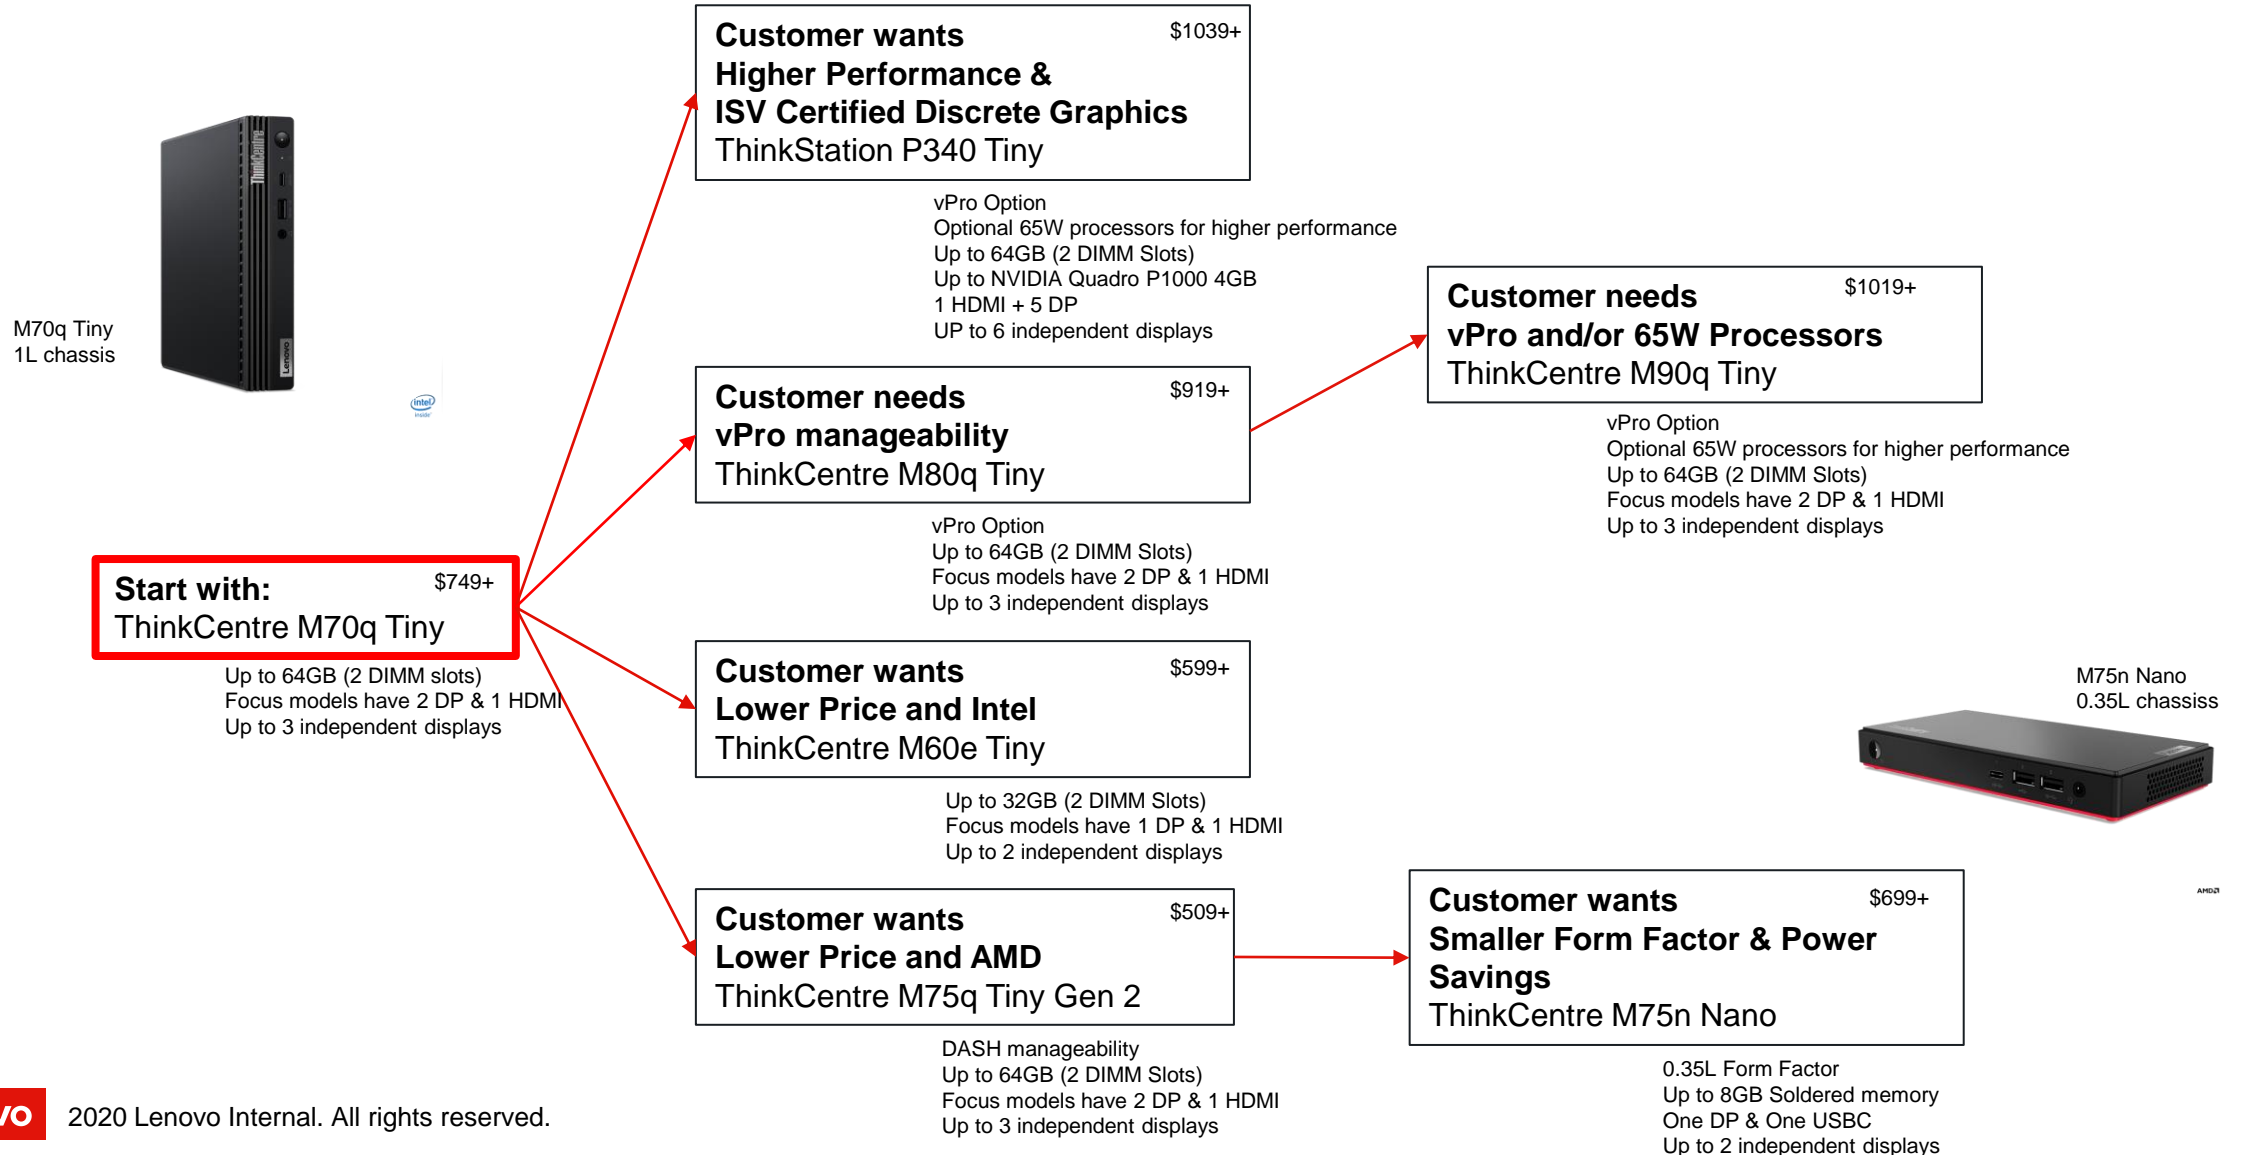

Go back

Tiny / Nano Form Factor – Decision Tree for Channel Partners

This is not intended to represent all of our products. It represents the products you'll sell most frequently.